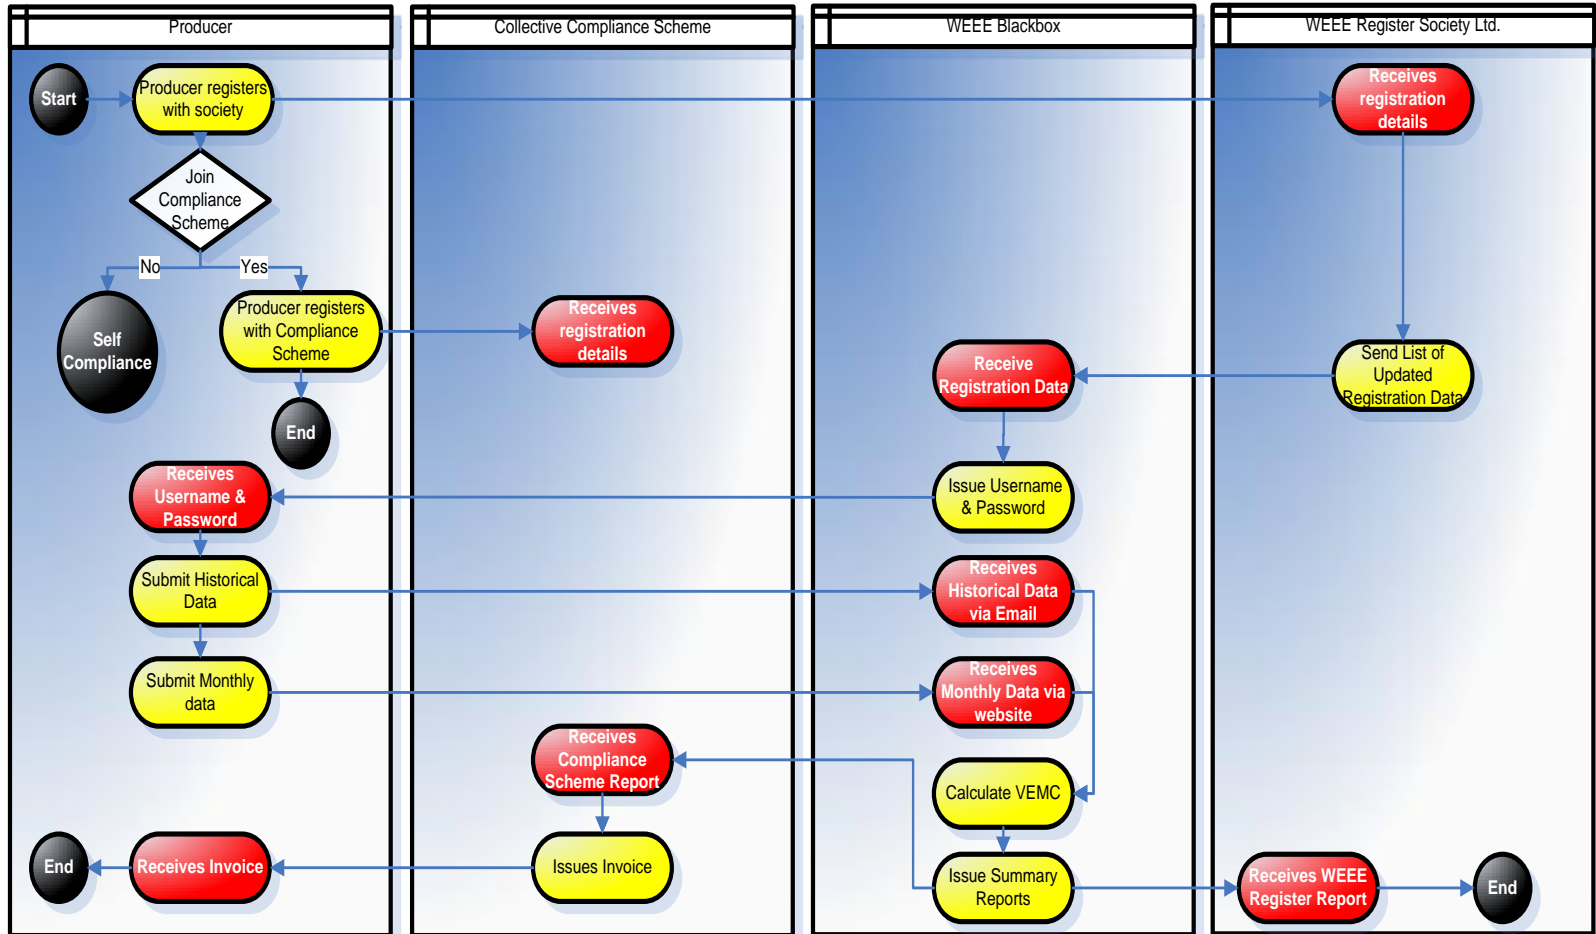

WEEE Blackbox